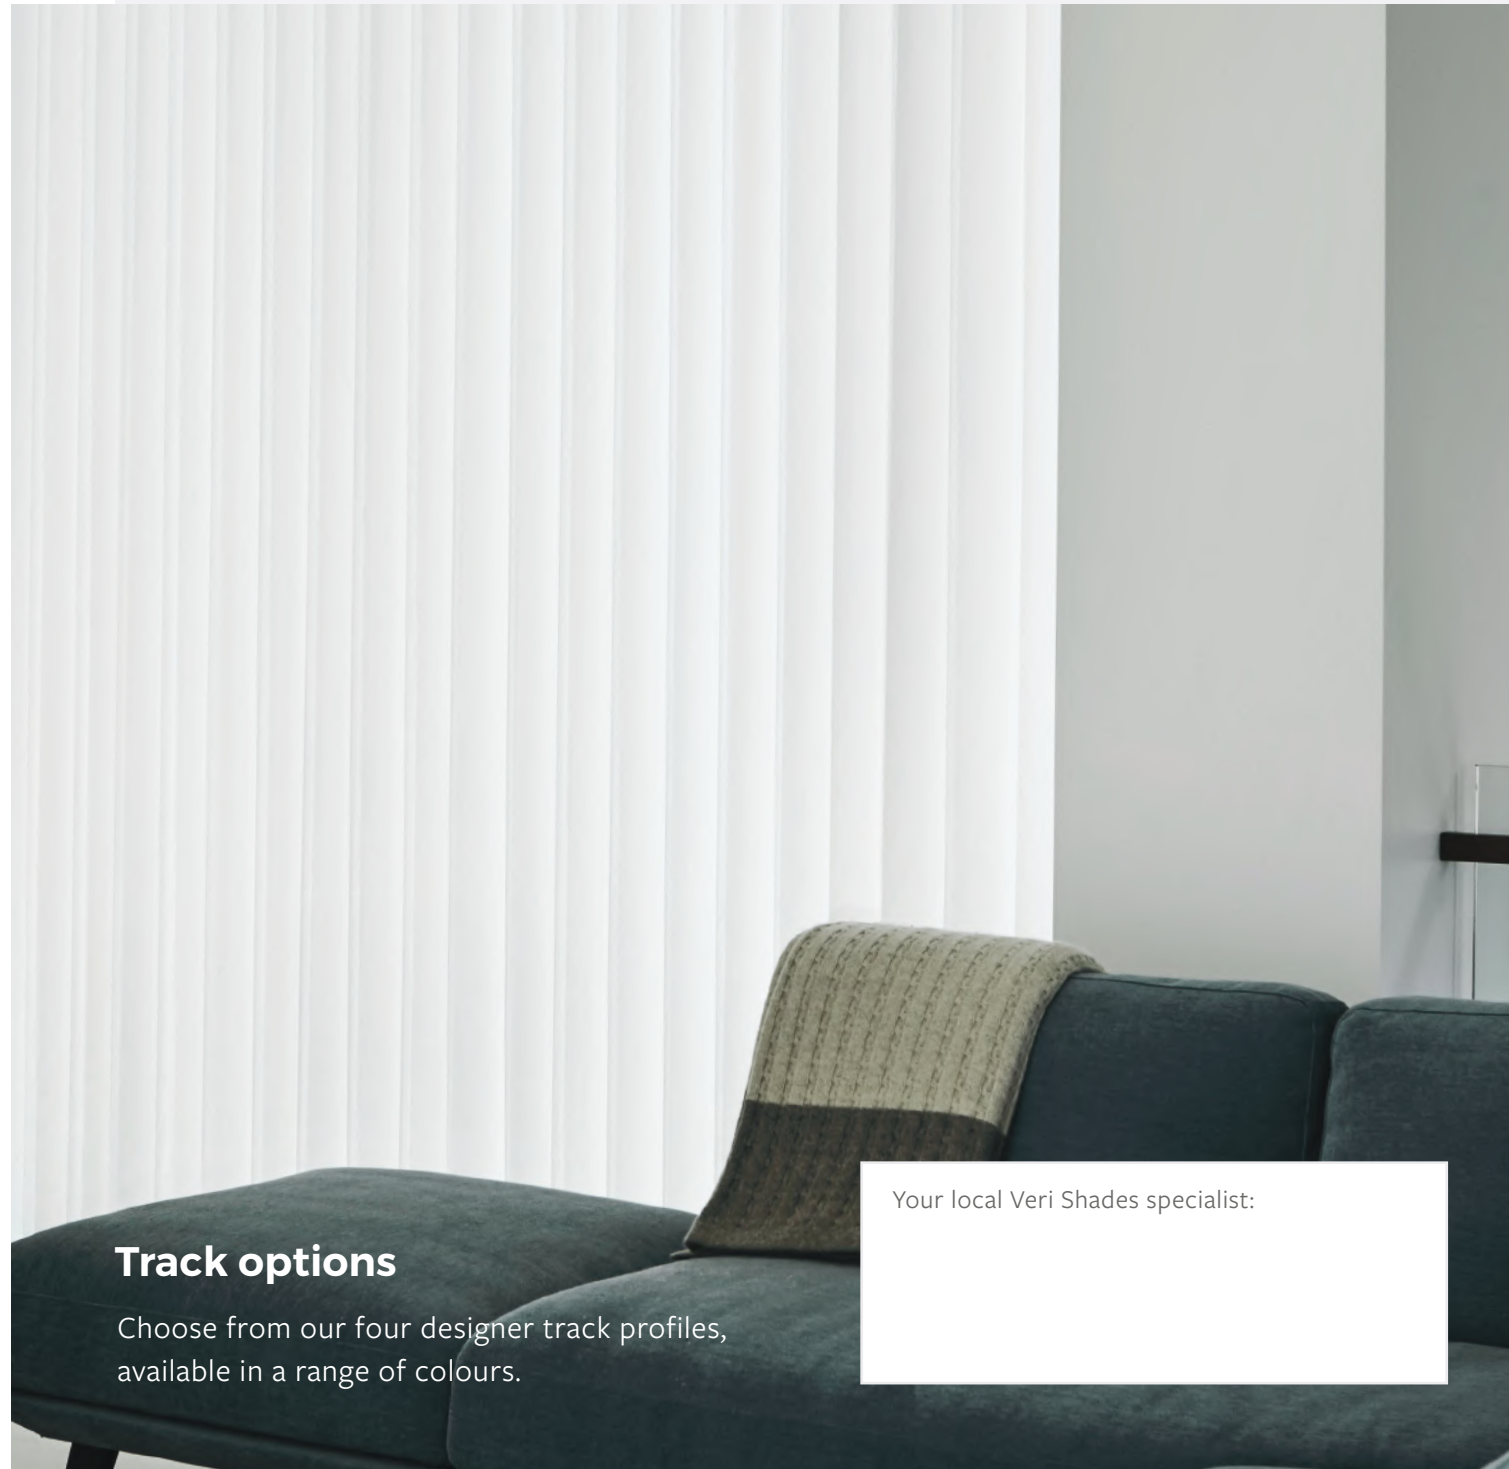

Two subtly different fabrics to choose from.

Choose from a modern geometric mesh or a timeless net pattern.

Six neutral colours to suit any style.

Veri Shades are available in a range of gorgeous tones chosen by our interior design specialists.

For more information visit
www.verishades.com

Track options

Choose from our four designer track profiles, available in a range of colours.

Your local Veri Shades specialist: