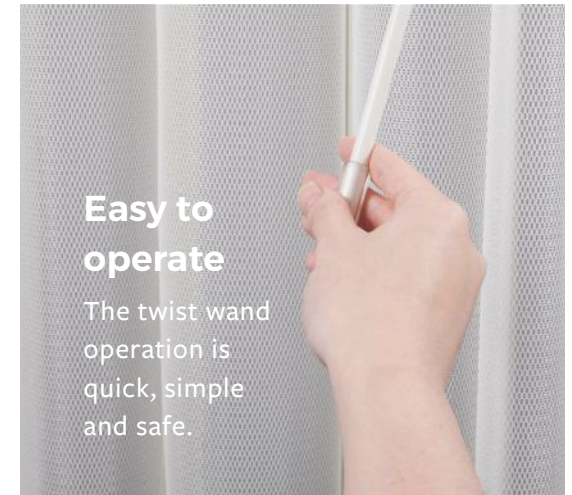

Discover a better way of living.

Veri Shades® are the new revolutionary window furnishings range that combines the sophisticated elegance, softness and style of curtains with the versatility of blinds.

The unique patented design is made from a soft, yet durable fabric that hangs luxuriously like curtains, while the supple folds operate like blinds to provide privacy, superior light filtering and airflow control.

There are no weights or chains to worry about, so you can walk through Veri Shades freely – whether they're open or closed. Their versatility, functionality, durability, easy care low maintenance and chic classy styling make them perfect for any home or office environment. The two sided individual folds transition from translucent to opaque at the simple turn of a wand.

Veri Shades are child and pet safe and are available in a variety of high quality, stylish fabrics, colours and sizes to suit any space or décor.

Talk to your Veri Shades expert today and enjoy a better way of living, the Veri Shades way!

Easy to operate

The twist wand operation is quick, simple and safe.